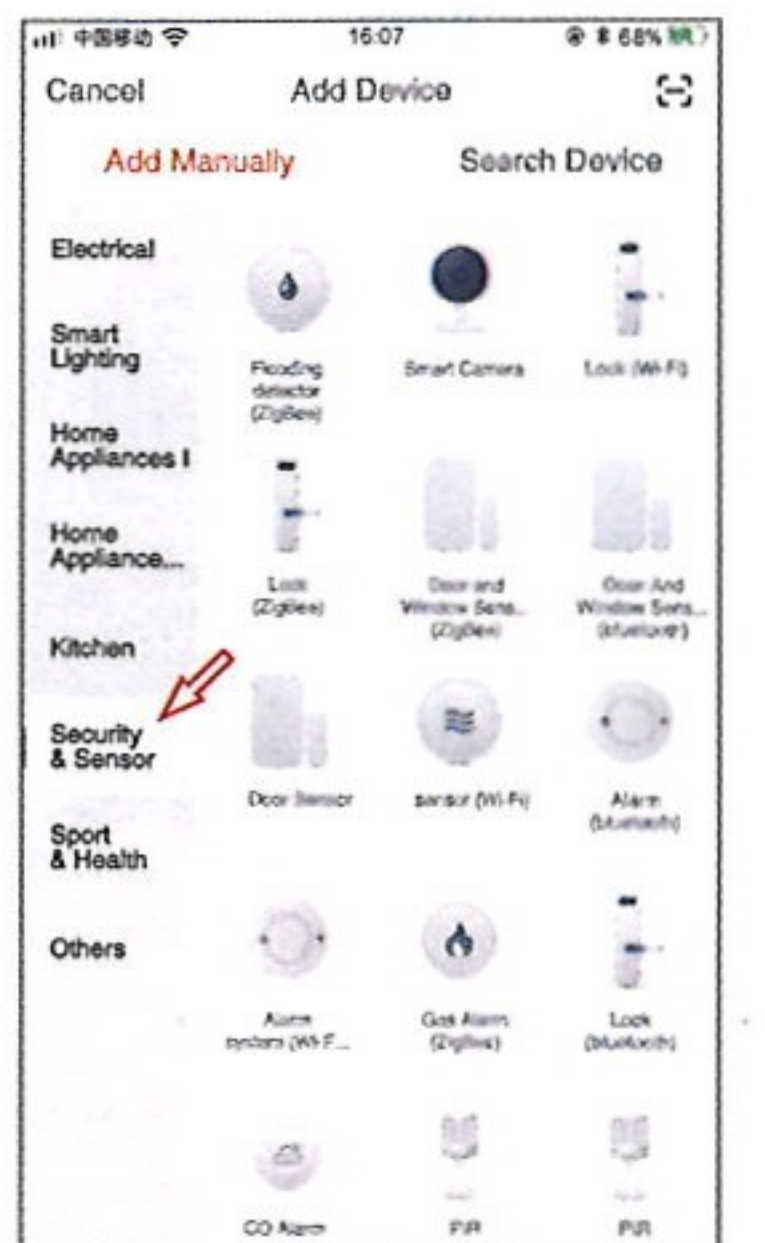

## How to use:

1. Clockwise rotation the mounting bracket, take out and prepare to install battery.

3

2. Input 2pcs AAA battery inside, the LED indicator ON and then OFF.

3. Download "TuyaSmart" App, or Scan below QR code to download.

iOS/Android

4

4. Register a Tuya Smart App account with your mobile phone, and log in. Click "+" at "My Home" or the Mid-blank space to add device, choose Security Sensor, find Sensor (WiFi) and click.

5