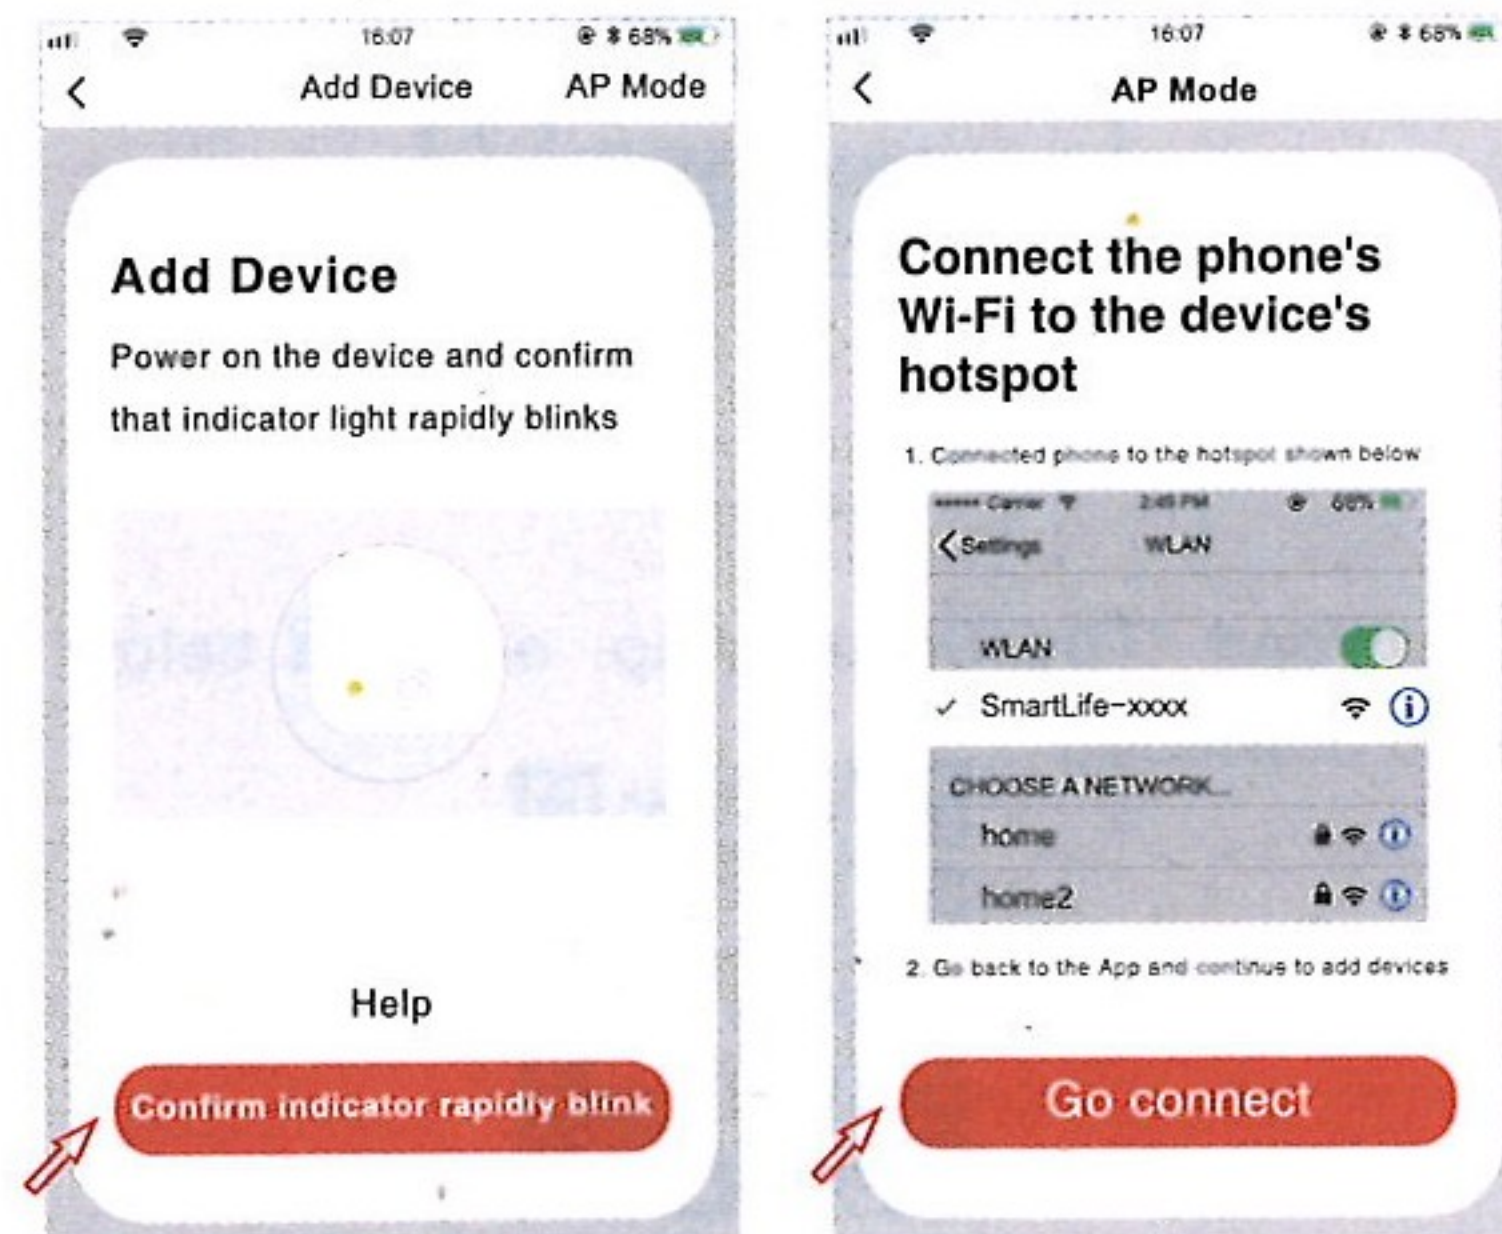

## How to use:

1. Clockwise rotation the mounting bracket, take out and prepare to install battery.

3

2. Input 2pcs AAA battery inside, the LED indicator ON and then OFF.

3. Download "TuyaSmart" App, or Scan below QR code to download.

iOS/Android

4

4. Register a Tuya Smart App account with your mobile phone, and log in. Click "+" at "My Home" or the Mid-blank space to add device, choose Security Sensor, find Sensor (WiFi) and click.

5

5. Press the RESET for more than 5 Seconds with the PIN, the LED indicator flashes quickly, start network configuration automatically. Input the WiFi code to start connecting.

6

6. Press RESET for 5 seconds with PIN when configuration network, indicator flashes slowly, start manual network configuration mode. Input WiFi account and code to add device.