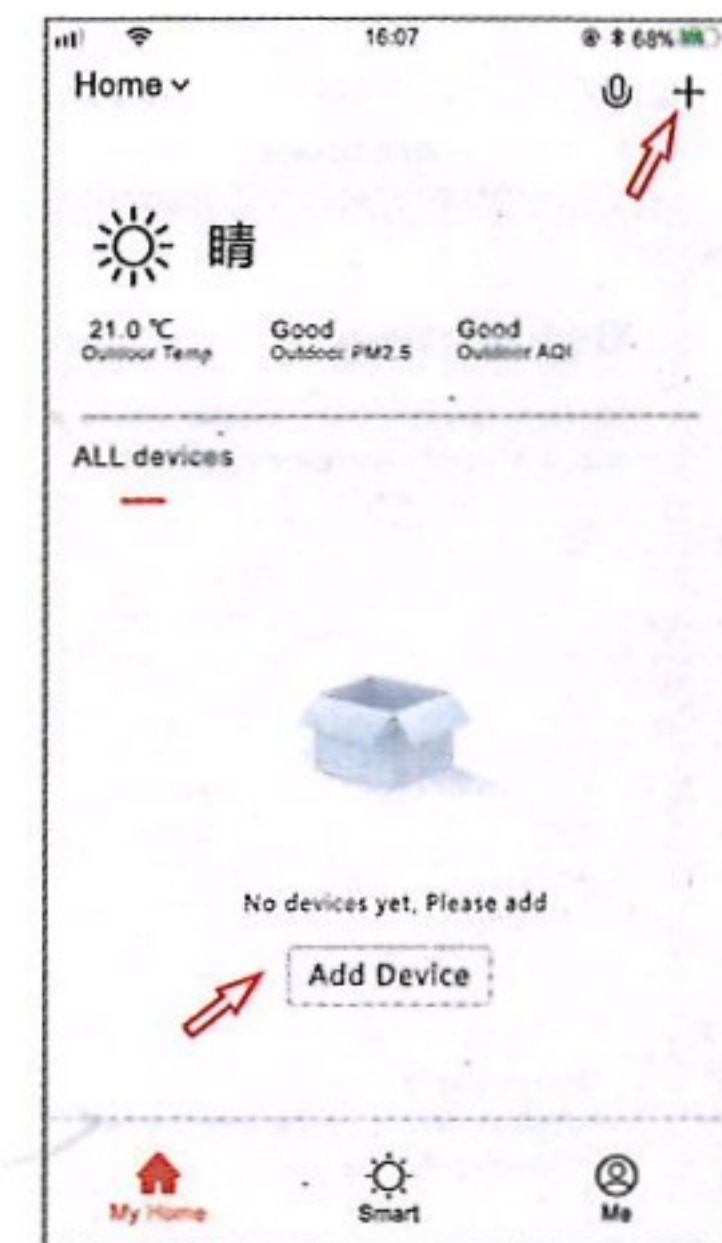

## How to use:

1. Clockwise rotation the mounting bracket, take out and prepare to install battery.

3

2. Input 2pcs AAA battery inside, the LED indicator ON and then OFF.

3. Download "TuyaSmart" App, or Scan below QR code to download.

iOS/Android

4

4. Register a Tuya Smart App account with your mobile phone, and log in. Click "+" at "My Home" or the Mid-blank space to add device, choose Security Sensor, find Sensor (WiFi) and click.

5