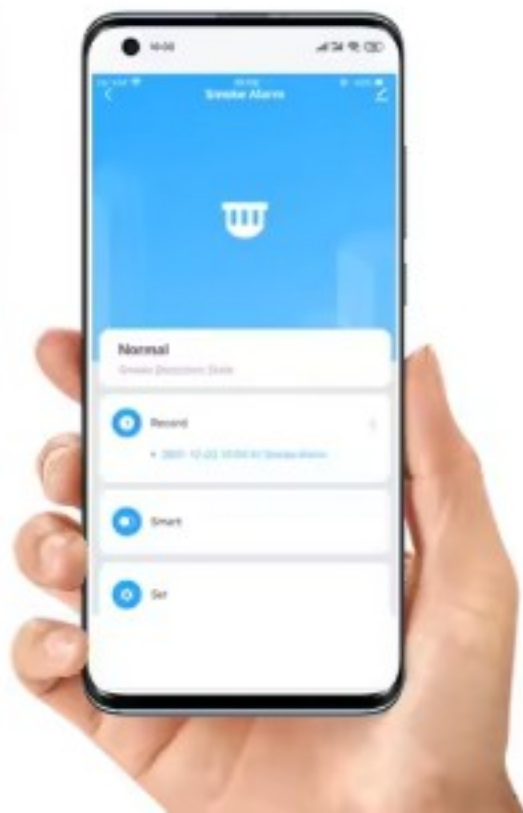

# WiFi Smoke Detector

App Control

Maze Technology

85dB Alarm

Ultra low Power

# ● Mobile APP control

APP SMS notification

iOS/Android