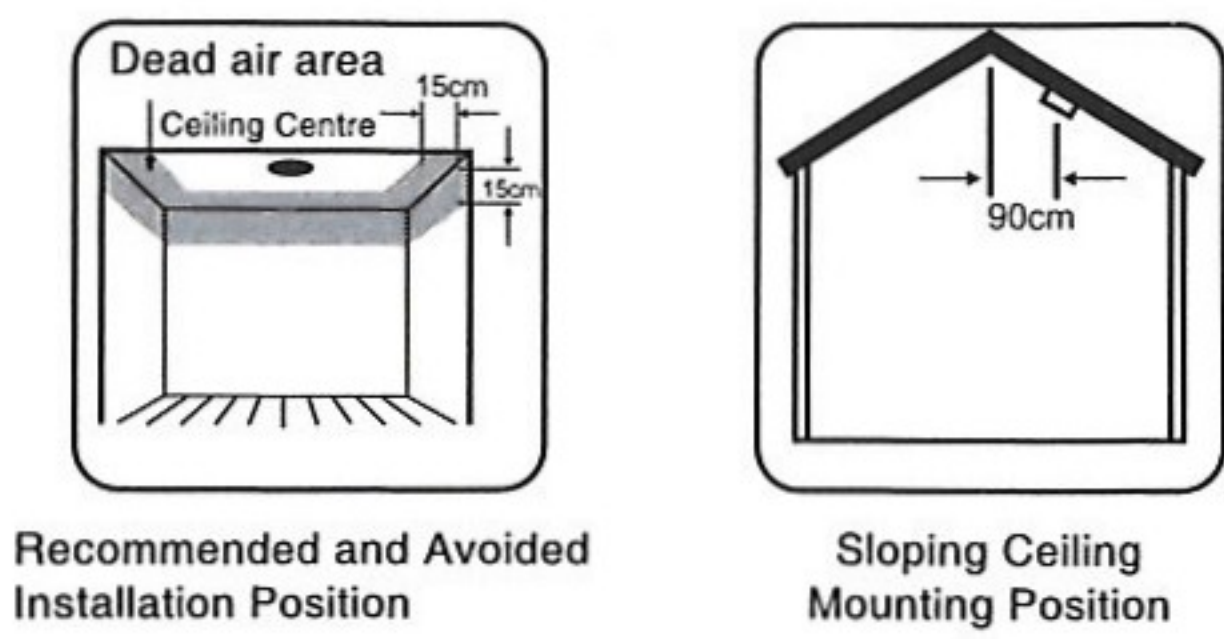

Sloping Ceiling Mounting

If Ceiling is sloping, please install the smoke sensor at horizontal distance 90cm away from the ceiling top.

How to use:

1. Clockwise rotation the mounting bracket, take out and prepare to install battery.

3

2. Input 2pcs AAA battery inside, the LED indicator ON and then OFF.