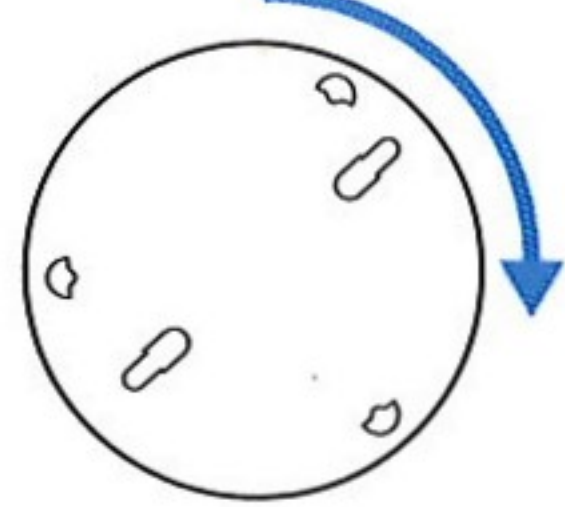

3

2. Input 2pcs AAA battery inside, the LED indicator ON and then OFF.