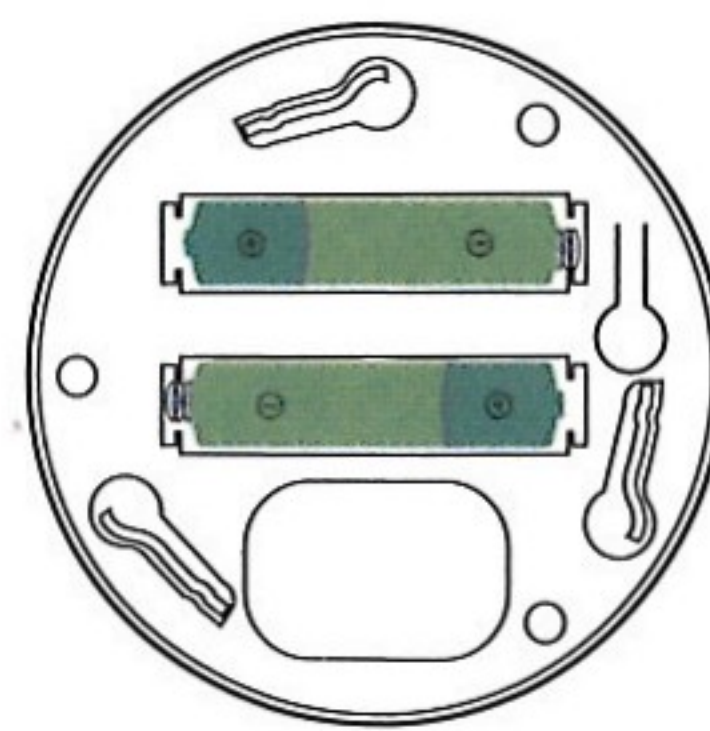

## Sloping Ceiling Mounting

If Ceiling is sloping, please install the smoke sensor at horizontal distance 90cm away from the ceiling top.

## How to use:

1. Clockwise rotation the mounting bracket, take out and prepare to install battery.

3

2. Input 2pcs AAA battery inside, the LED indicator ON and then OFF.

3. Download "TuyaSmart" App, or Scan below QR code to download.