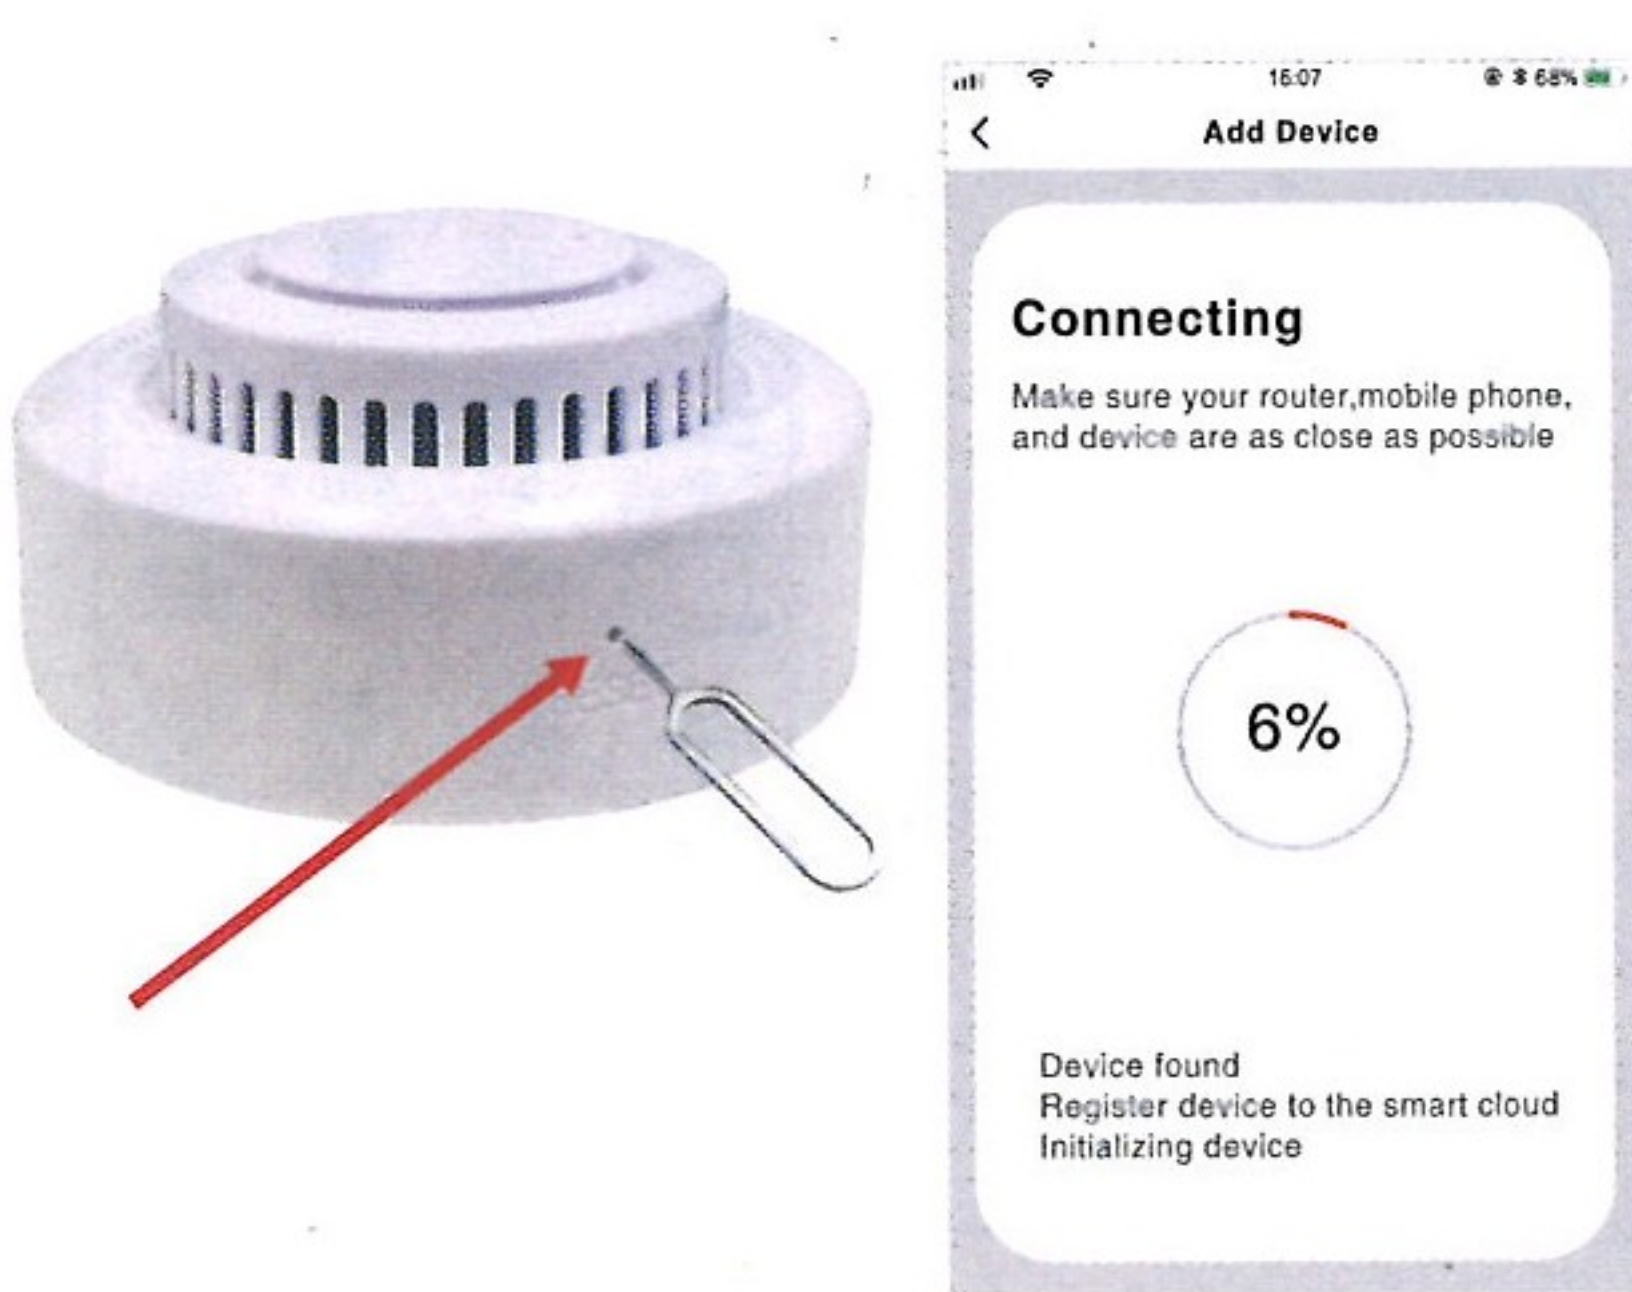

## How to use:

1. Clockwise rotation the mounting bracket, take out and prepare to install battery.

3

2. Input 2pcs AAA battery inside, the LED indicator ON and then OFF.

3. Download "TuyaSmart" App, or Scan below QR code to download.

iOS/Android

4

4. Register a Tuya Smart App account with your mobile phone, and log in. Click "+" at "My Home" or the Mid-blank space to add device, choose Security Sensor, find Sensor (WiFi) and click.

5

5. Press the RESET for more than 5 Seconds with the PIN, the LED indicator flashes quickly, start network configuration automatically. Input the WiFi code to start connecting.

6

6. Press RESET for 5 seconds with PIN when configuration network, indicator flashes slowly, start manual network configuration mode. Input WiFi account and code to add device.